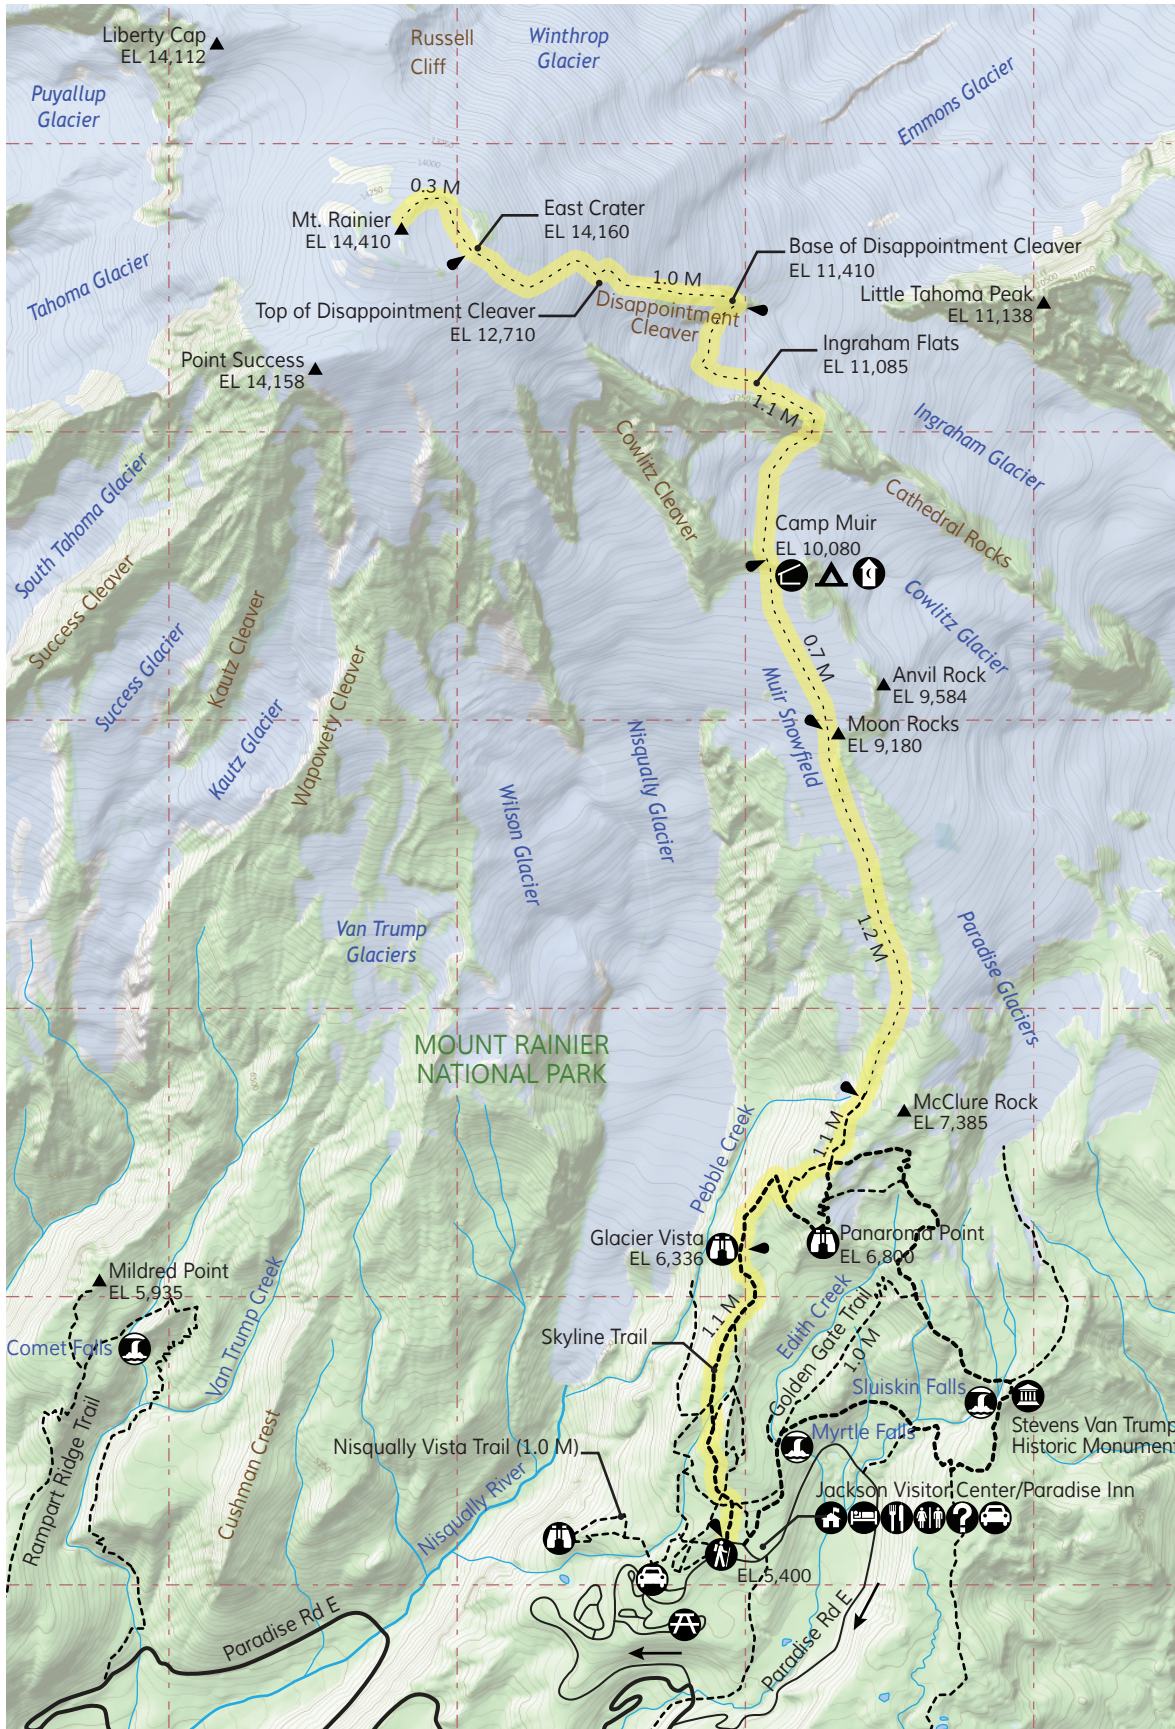

Mt. Rainier Disappointment Cleaver, WA

- Trail (major)
- Trail (minor)
- Alpine Climbing Trail
- Paved Rd (major)
- Paved Rd (minor)
- Forest Rd (major)
- Forest Rd (minor)
- Featured Route

- Trailhead
- Parking
- Restrooms
- Vault Toilet
- Picnic Area
- Picnic Shelter
- Ranger Station
- Historic Landmark
- Vista / Viewpoint
- Waterfall
- Information
- Swimming
- Campground
- Backcountry Campsite
- Food/Dining
- Lodging
- Shelter
- Cabin
- Yurt
- Potable Water
- Cliff Jumping
- Hot Spring
- Horseback Riding
- Wildlife
- Beach
- Distance Marker
- Peak
- One Mile Grid