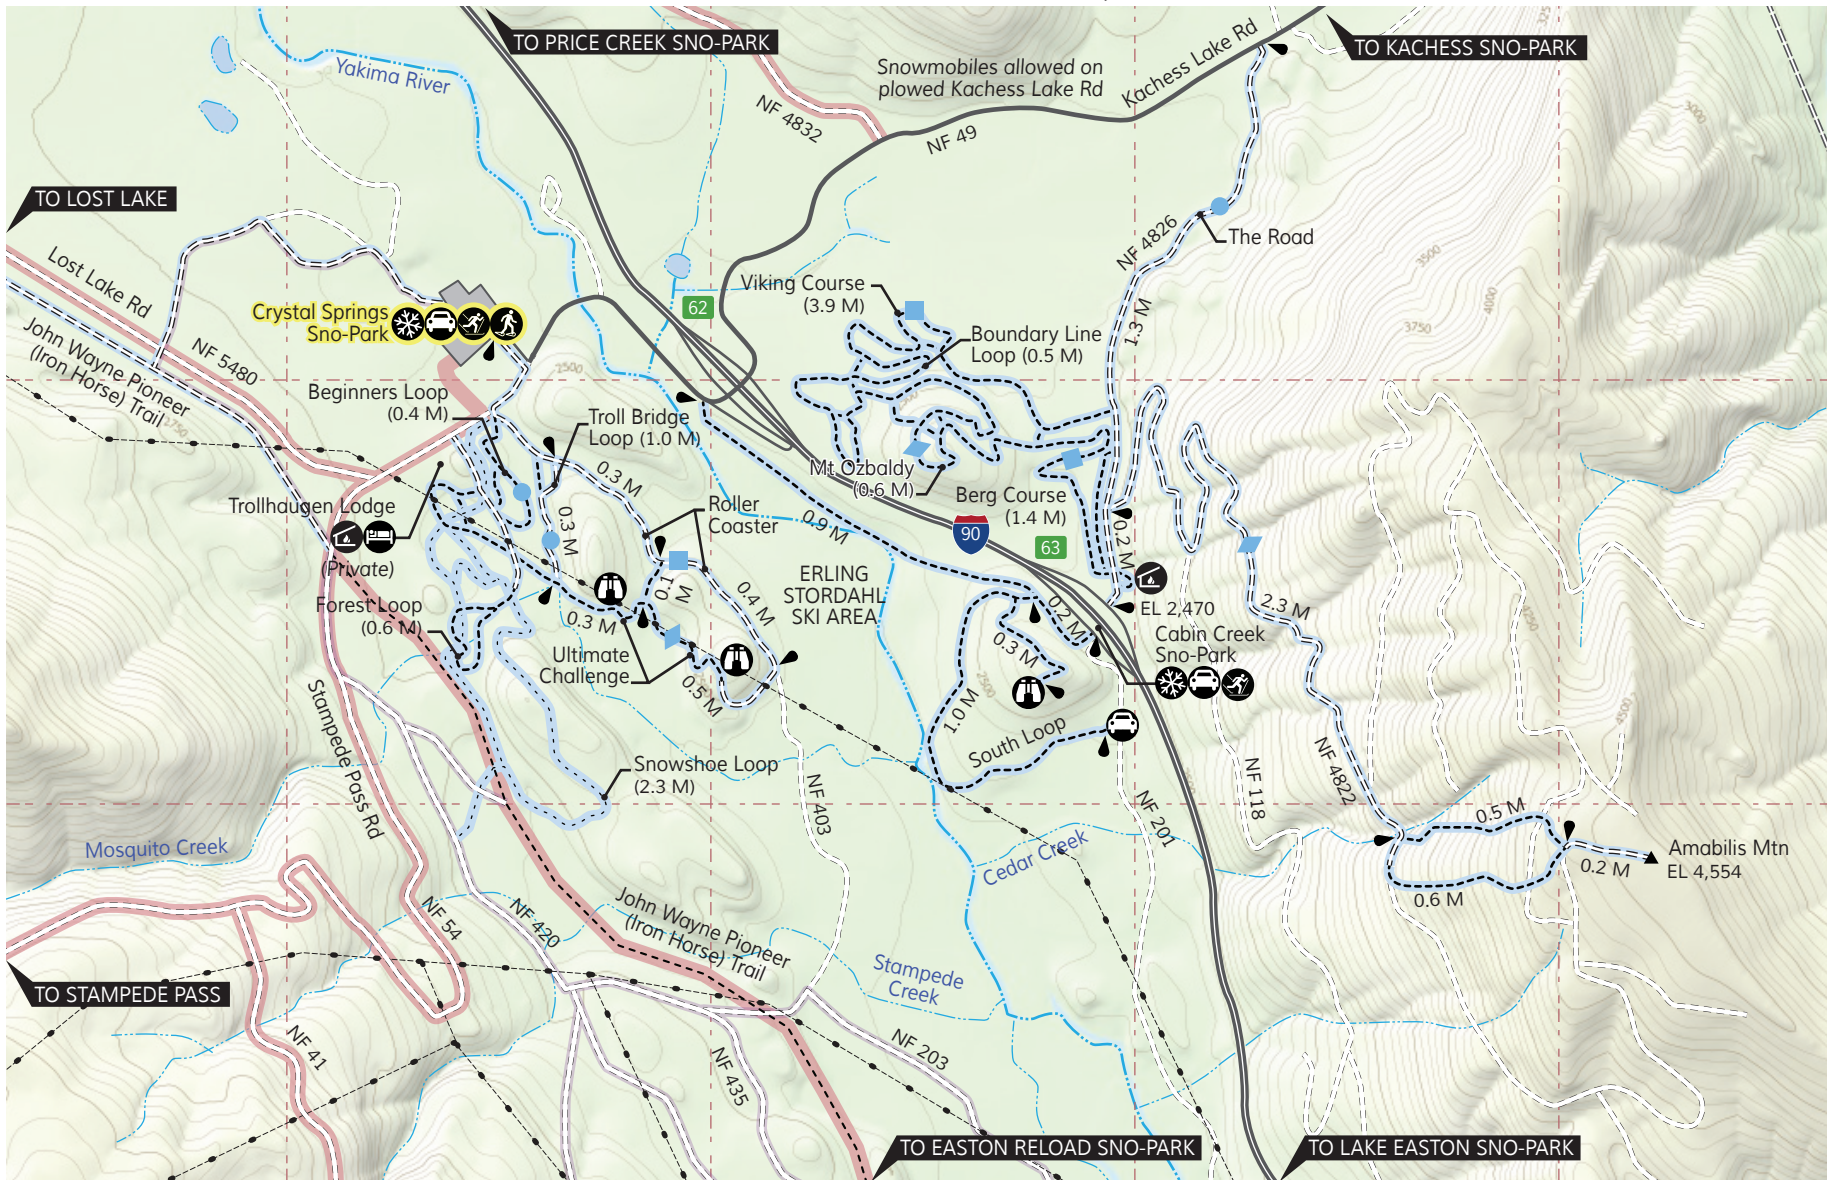

- |  |                                 |  |                  |  |                              |  |                   |  |                 |  |                 |
|--|---------------------------------|--|------------------|--|------------------------------|--|-------------------|--|-----------------|--|-----------------|
|  | Ski Lift                        |  | Paved Rd (major) |  | Trailhead                    |  | Mine              |  | Potable Water   |  | Food / Dining   |
|  | Snowmobile Route (on road)      |  | Paved Rd (minor) |  | Backcountry Skiing + Touring |  | Vista / Viewpoint |  | Campground      |  | Sledding Area   |
|  | Snowmobile Route (off road)     |  | Forest Rd        |  | Cross-country Skiing         |  | Waterfall         |  | Cabin           |  | Distance Marker |
|  | Winter Trail (on road)          |  | Unmaintained Rd  |  | Snowshoeing                  |  | Shelter           |  | RV Campsite     |  | Peak            |
|  | XC/Ski-Touring Trail (off road) |  | Featured Route   |  | Sledding                     |  | Ranger Station    |  | Warming Shelter |  | One Mile Grid   |
|  | Snowshoeing Trail               |  | Easy             |  | Convenience / Grocery Store  |  | Sno-Park          |  | 54 Highway Exit |  |                 |
|  | Dog Sledding Trail (on road)    |  | Moderate         |  |                              |  |                   |  |                 |  |                 |
|  | Unmaintained Summer Trail       |  | Difficult        |  |                              |  |                   |  |                 |  |                 |

# Crystal Springs Sno-Park Trails, WA