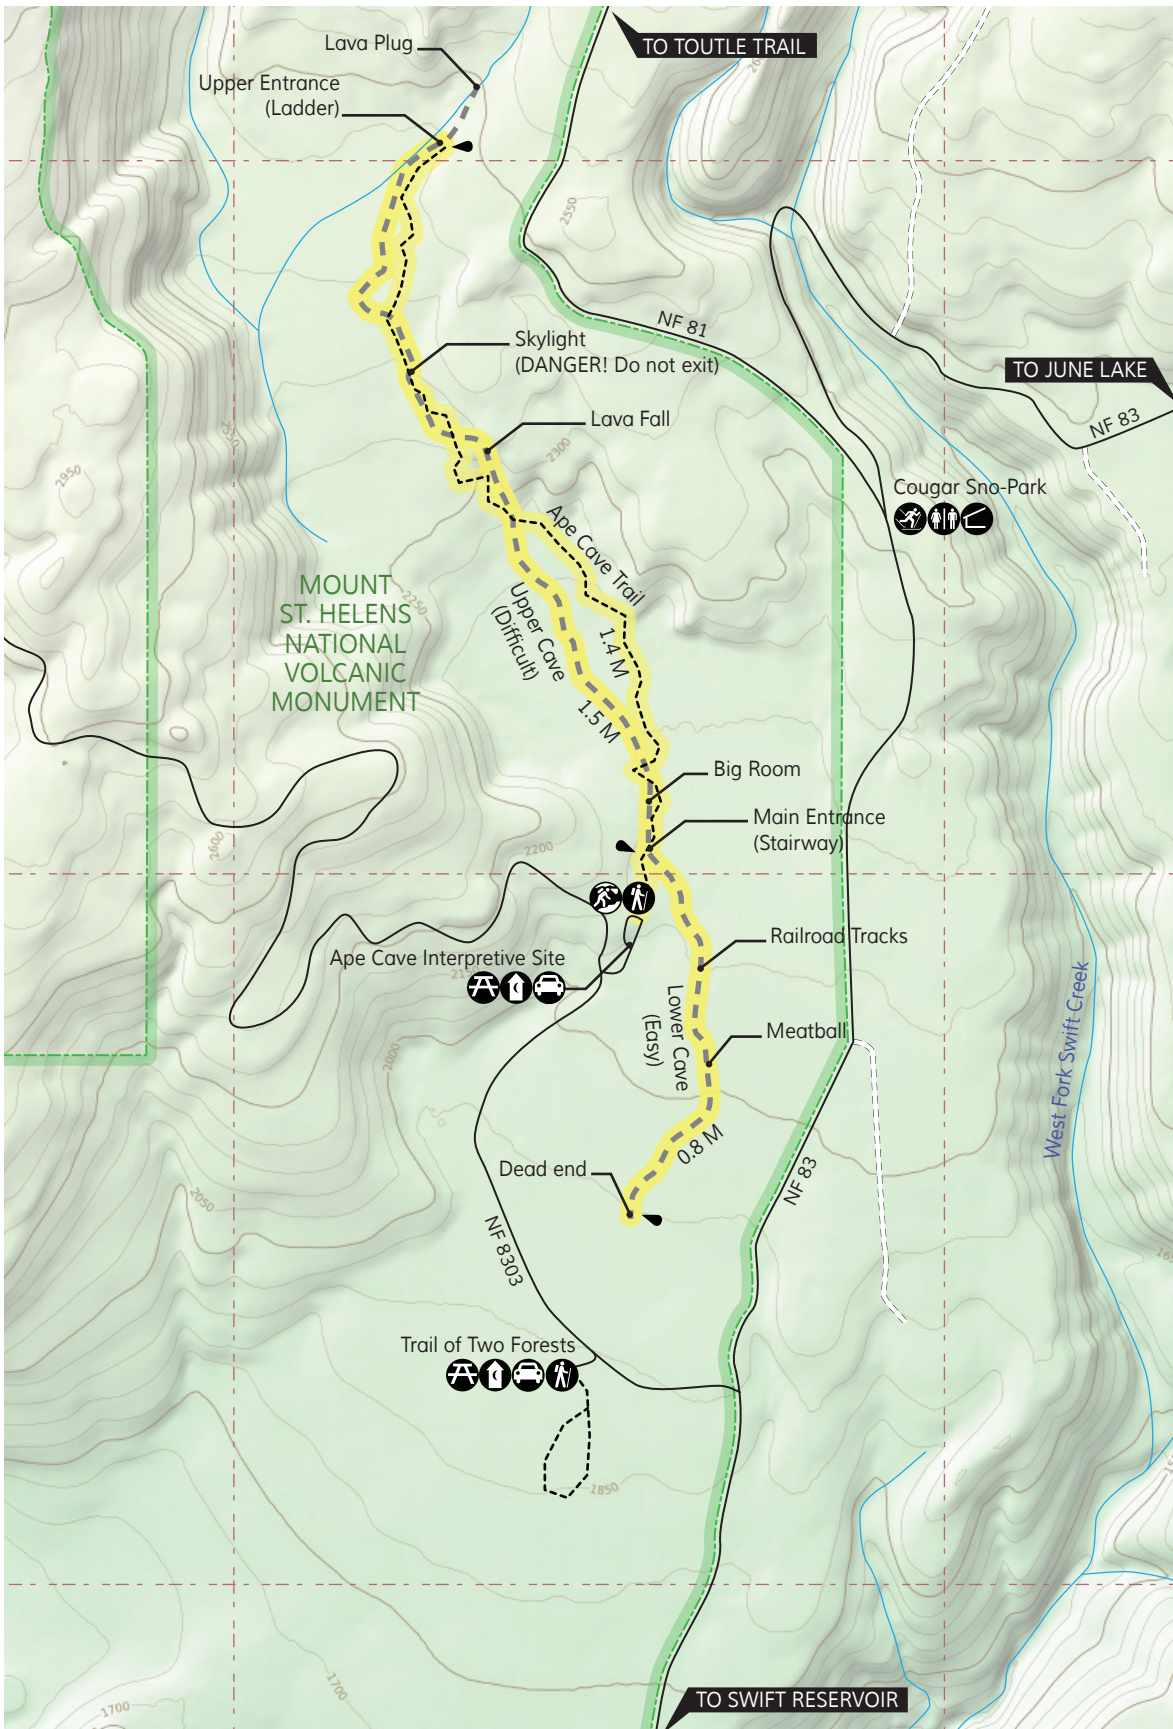

# Ape Caves, WA

- Trail (major)
- Trail (minor)
- Underground Route
- Paved Rd (major)
- Paved Rd (minor)
- Forest Rd (major)
- Forest Rd (minor)
- Featured Route
- Trailhead
- Parking
- Restrooms
- Vault Toilet
- Picnic Area
- Picnic Shelter
- Ranger Station
- Historic Landmark
- Vista / Viewpoint
- Waterfall
- Caving
- Winter Sports
- Campground
- Backcountry Campsite
- RV Campground
- Showers
- Shelter
- Cabin
- Information
- Potable Water
- Cliff Jumping
- Hot Spring
- Horseback Riding
- Wildlife
- Beach
- Distance Marker
- Peak
- One Mile Grid